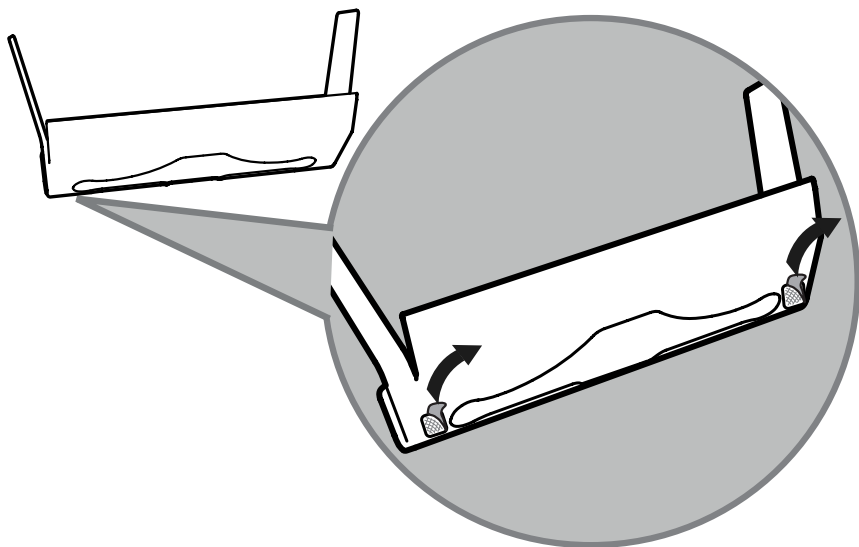

Tork Xpress™ Small Recessed Cabinet Towel Adapter

H2

www.torkusa.com

1

1

2

Center above mouth
Au-dessus de la bouche du centre
Por encima de la boca centro

3

2

Warnings

- Only use spare parts supplied by or recommended by Essity
- Keep away from small children

Disposal

- Please recycle and dispose of all packaging and products properly. The adapter is made of ABS plastic and can be recycled if your location accepts #7 plastics.