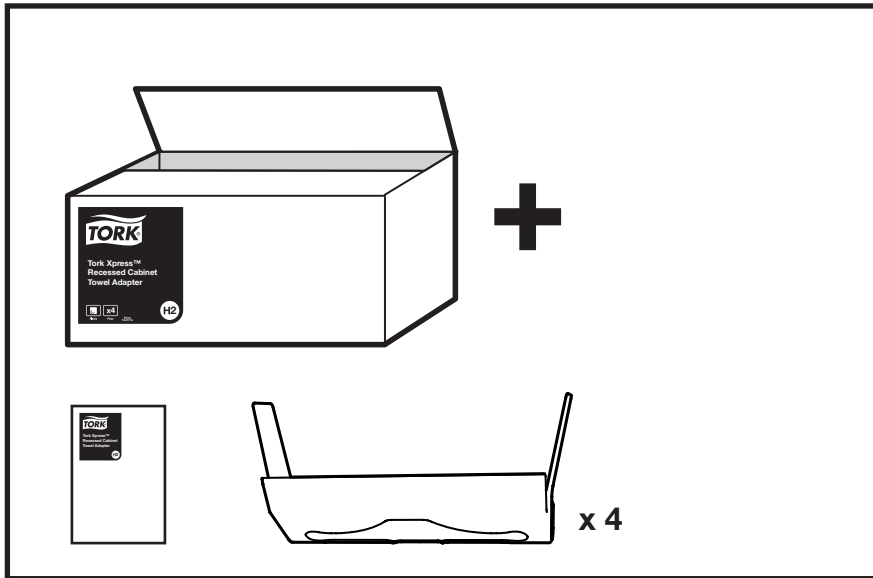

Tork Xpress™ Small Recessed Cabinet Towel Adapter

H2

www.torkusa.com

1

1

2

Center above mouth
Au-dessus de la bouche du centre
Por encima de la boca centro

3

2

Warnings

- Only use spare parts supplied by or recommended by Essity
- Keep away from small children

Disposal

- Please recycle and dispose of all packaging and products properly. The adapter is made of ABS plastic and can be recycled if your location accepts #7 plastics.