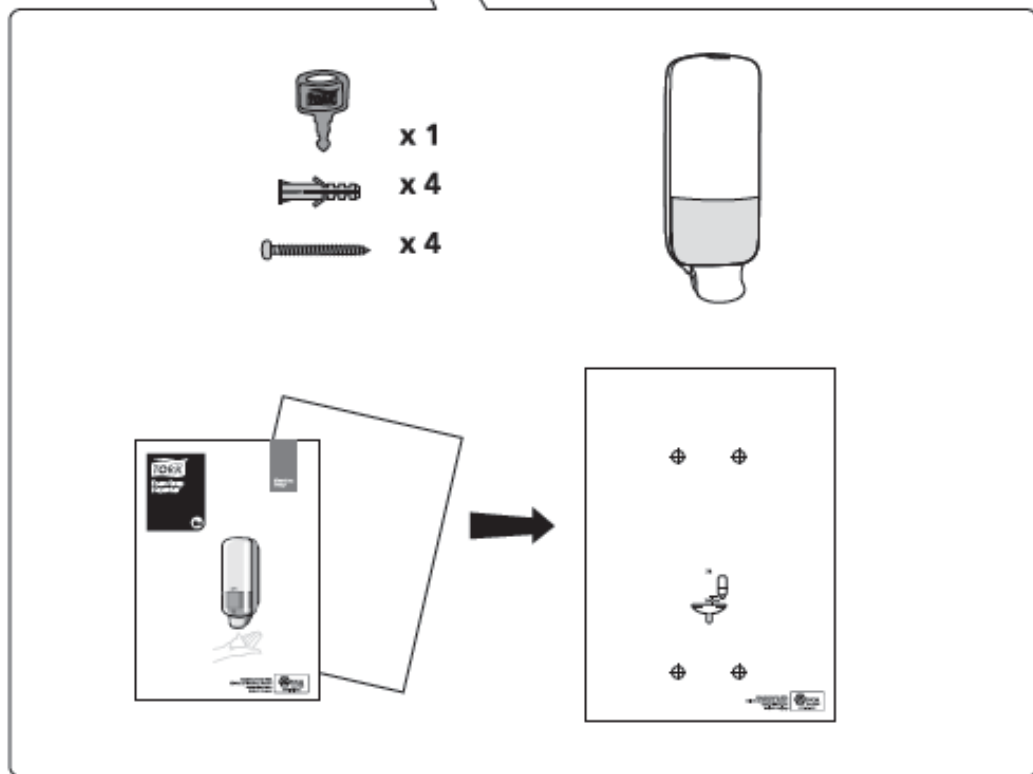

Elevation
Design

 **essity**

www.torkusa.com

1.

2.

3.

-  x 4
-  x 4

1.

2.

3.

4.

5.

European Community Design Registration RCD 000929971

Manufactured by Essity
Professional Hygiene North
America LLC Philadelphia,
PA 19104
www.torkusa.com
Made in Hungary