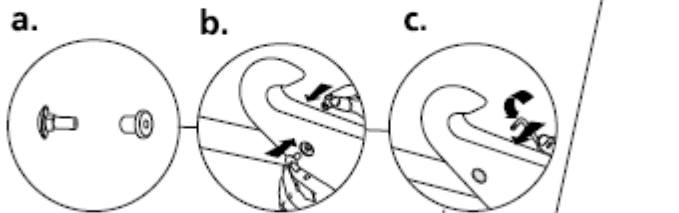

Installation Instructions

1.

2.