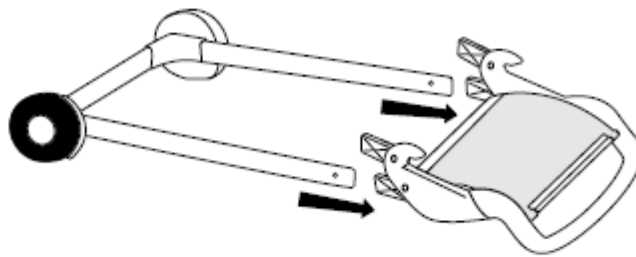

Installation Instructions

1.