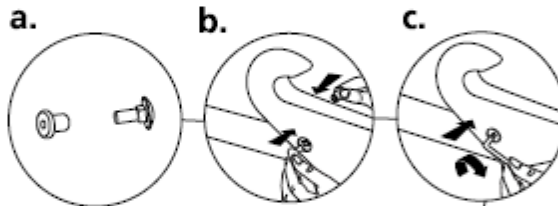

Installation Instructions

1.

2.