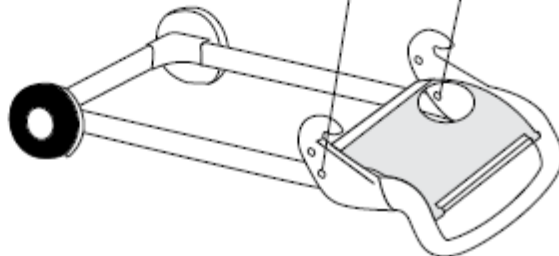

Installation Instructions

1.

2.