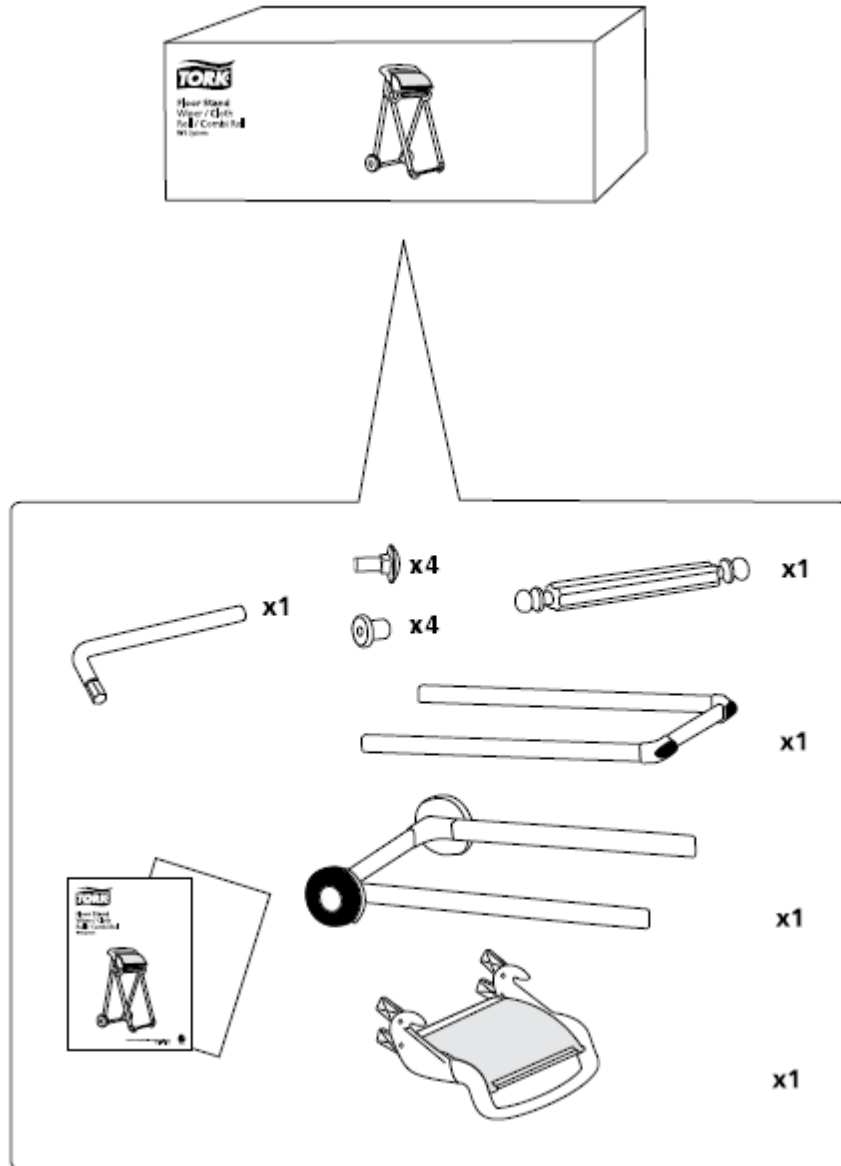

**Tork Performance Wiper Floor Stand Dispenser:**  
W1 System:  
6520281 Red/Smoke

**Dispenser Dimensions HxWxD Inches (cm):**  
39.61 x 25.43 x 20.87 (100.61 x 64.59 x 53.01 cm)

**Refill Product Options:**

- 430304 - Tork Paper Wiper Plus, Giant Roll
- 450304 - Tork Heavy-Duty Paper Wiper, Giant Roll
- 450337 - Tork Advanced ShopMax Wiper 450, Centerfeed
- 510104 - Tork Cleaning Cloth, Giant Roll
- 520304 - Tork Industrial Cleaning Cloth, Giant Roll
- 530104 - Tork Heavy-Duty Cleaning Cloth, Giant Roll
- 570104 - Tork Industrial Heavy-Duty Cleaning Cloth, Giant Roll
- 570137 - Tork Industrial Heavy-Duty Cleaning Cloth, Centerfeed
- 13244101 - Tork Industrial Paper Wiper, Centerfeed
- 130211B - Tork Paper Wiper, Centerfeed