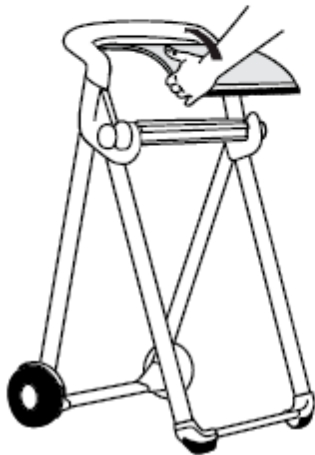

Loading Instructions

1.

2.