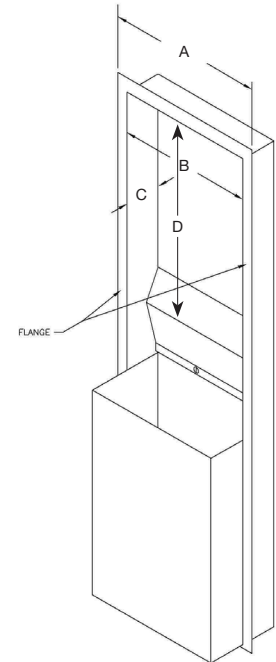

How to confirm if a Tork recessed roll towel system is right for you

Does your stainless-steel towel cabinet look like this?

Recessed Towel and Waste Cabinet – Half Door, Tall Height

Identifying features:

Tall, stainless cabinet with a half door that covers only the hand towel area. This type of cabinet has a separate, removable, waste bin.

Approximate Size:

Width – 17” (43.2 cm), outside edge to outside edge
 Height – 54” to 56” (137.2 to 142.2 cm)
 Depth – 4” to 9” (10.2 to 22.9 cm)

Yes, this is my current dispenser

You can confirm by measuring in four places:

- “A” Outer edge of flange to outer edge of flange.....
- “B” Inside edge to edge (recessed) from side to side.....
- “C” Back of the cabinet to front of the cabinet.....
- “D” From the top of the towel door to the bottom of the towel door.....

If your measurements are within the ranges below, you can easily upgrade to a Tork Matic® recessed hand towel dispenser:

Dimensions	A Overall Width	B Inside Width	C Recessed Depth	D Towel Door Height
Size (inches):	17.1 to 17.5"	15.1 to 15.3"	3.8 to 10.5"	17.0 to 19.5"
Size (cm):	43.4 to 44.5	38.4 x 38.9	9.7 x 26.8	43.2 x 49.5