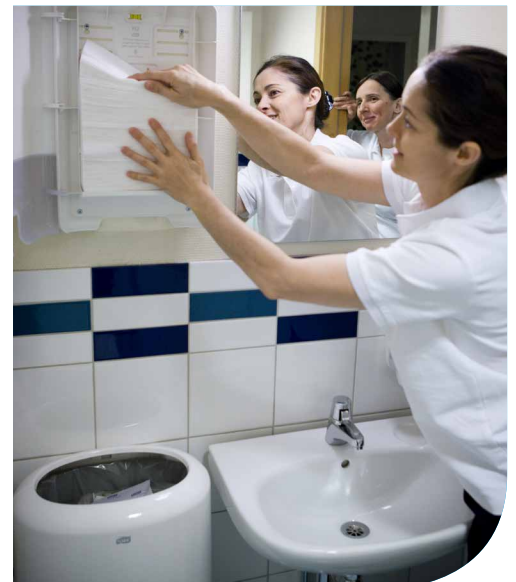

Prevent costly toilet blockages with flushable hand towel

Prevent blockages

Reduce consumption

Easy maintenance

Unfortunately, paper hand towel often ends up in the toilet rather than the rubbish bin, the bulky towels can block plumbing and require expensive maintenance. Tork Flushable Hand Towel solves this problem by dissolving in water as shown above right.

- **Prevent blockages**, plumbing costs and the inconvenience caused by hand towels in your toilets
- **Reduce consumption** with one-at-a-time dispensing
- **Easy maintenance** with Tork Easy Handling™ packaging that is ergonomically designed to be easy to carry, open and dispose of; and side opening dispensers that are easier to refill