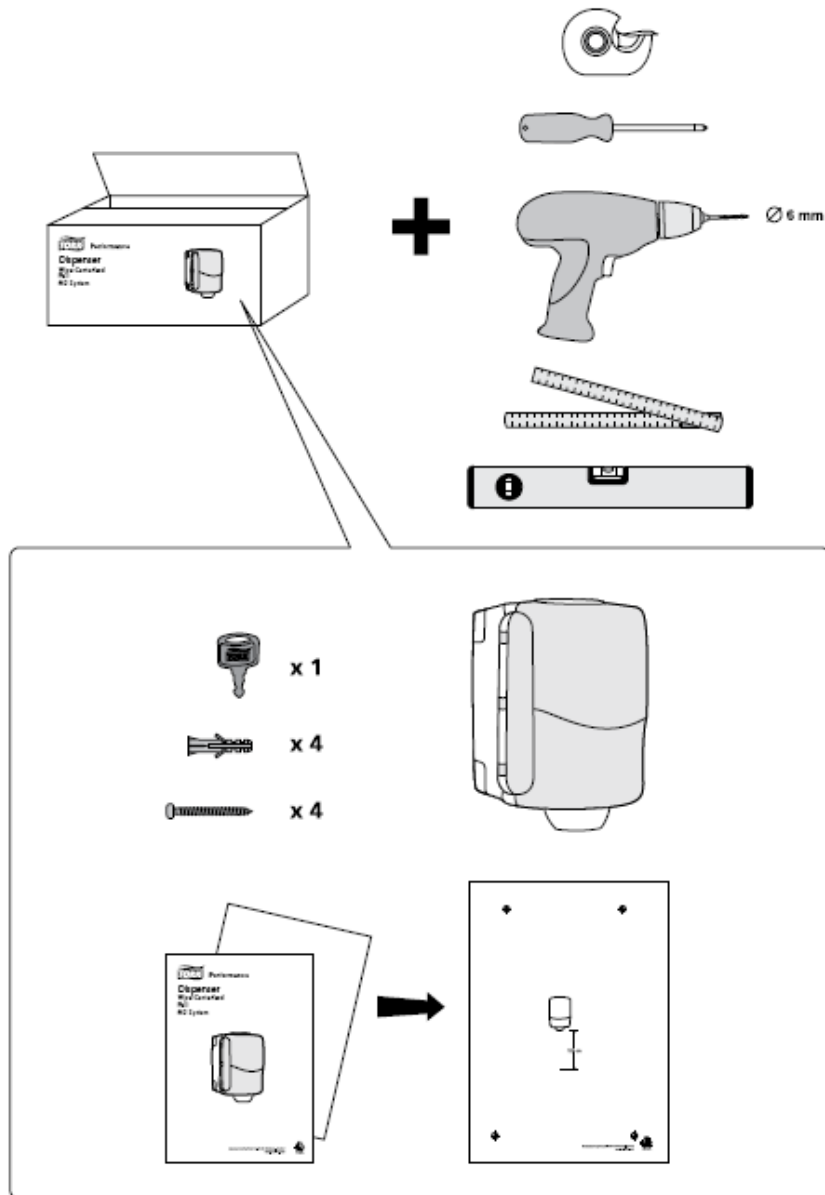

Tork Performance Centerfeed Hand Towel Dispenser:

M2 Centerfeed System:

659020 Aqua/White;659028 Red/Smoke

Dispenser Dimensions HxWxD Inches (cm):

14.375 x 10.125 x 9.75 (36.51 x 25.72 x 24.77 cm)

Centerfeed Towel Product Options:

132451A-Tork Industrial Paper Wiper, Centerfeed, 4-Ply

130251A-Tork Paper Wiper, Centerfeed, 2 ply

Installation Instructions

1.

2.

3.

4.

Loading Instructions

1.

2.

3.

4.

5.