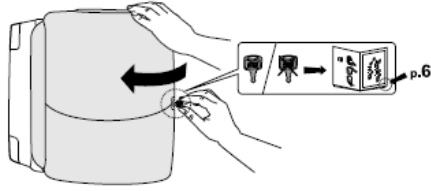

Loading Instructions

1.

2.