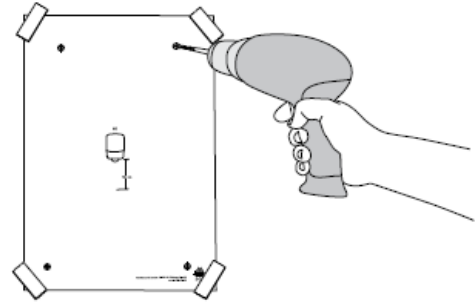

Tork Performance Centerfeed Hand Towel Dispenser:

M2 Centerfeed System:

659020 Aqua/White;659028 Red/Smoke

Dispenser Dimensions HxWxD Inches (cm):

14.375 x 10.125 x 9.75 (36.51 x 25.72 x 24.77 cm)

Centerfeed Towel Product Options:

132451A-Tork Industrial Paper Wiper, Centerfeed, 4-Ply

130251A-Tork Paper Wiper, Centerfeed, 2 ply

Installation Instructions

1.

2.

3.

4.

Loading Instructions