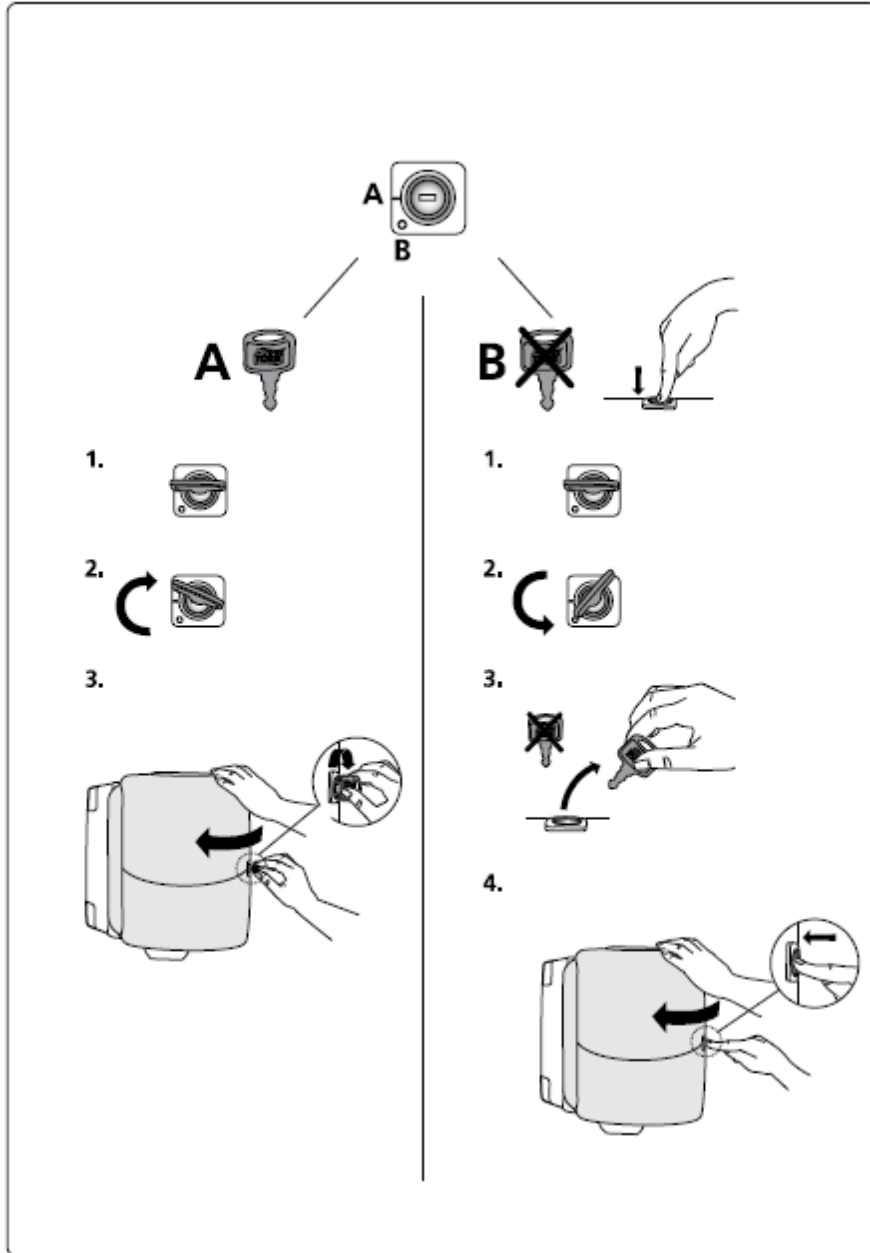

Tork Performance Centerfeed Hand Towel Dispenser:

M2 Centerfeed System:

659020 Aqua/White;659028 Red/Smoke

Dispenser Dimensions HxWxD Inches (cm):

14.375 x 10.125 x 9.75 (36.51 x 25.72 x 24.77 cm)

Centerfeed Towel Product Options:

132451A-Tork Industrial Paper Wiper, Centerfeed, 4-Ply

130251A-Tork Paper Wiper, Centerfeed, 2 ply

Installation Instructions

1.

2.

3.

4.

Loading Instructions