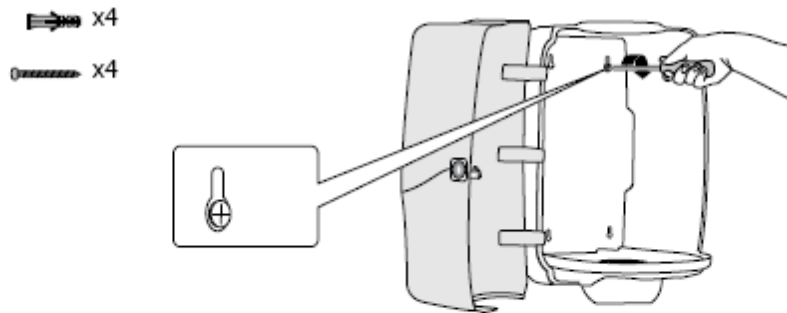

Tork Performance Centerfeed Hand Towel Dispenser:

M2 Centerfeed System:

659020 Aqua/White;659028 Red/Smoke

Dispenser Dimensions HxWxD Inches (cm):

14.375 x 10.125 x 9.75 (36.51 x 25.72 x 24.77 cm)

Centerfeed Towel Product Options:

132451A-Tork Industrial Paper Wiper, Centerfeed, 4-Ply

130251A-Tork Paper Wiper, Centerfeed, 2 ply

Installation Instructions

1.

2.

3.

4.

Loading Instructions