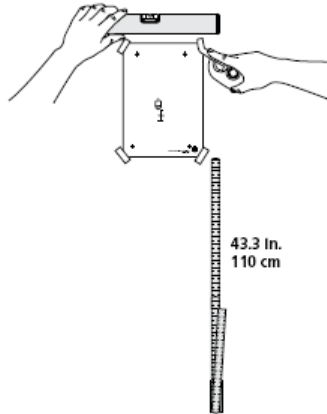

Tork Performance Centerfeed Hand Towel Dispenser:

M2 Centerfeed System:

659020 Aqua/White;659028 Red/Smoke

Dispenser Dimensions HxWxD Inches (cm):

14.375 x 10.125 x 9.75 (36.51 x 25.72 x 24.77 cm)

Centerfeed Towel Product Options:

132451A-Tork Industrial Paper Wiper, Centerfeed, 4-Ply

130251A-Tork Paper Wiper, Centerfeed, 2 ply

Installation Instructions

1.

2.

3.

4.

Loading Instructions

1.

2.

3.

4.

5.