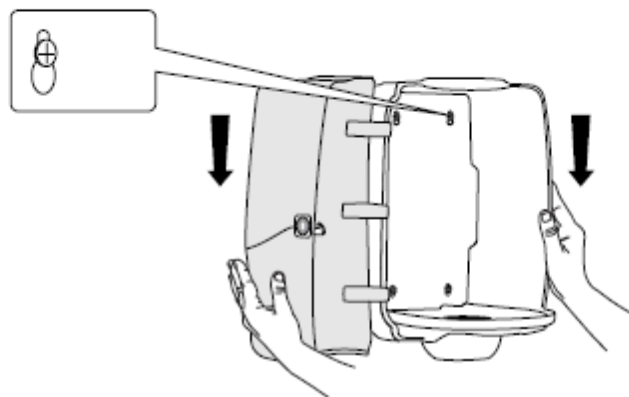

Tork Performance Centerfeed Hand Towel Dispenser:

M2 Centerfeed System:

659020 Aqua/White;659028 Red/Smoke

Dispenser Dimensions HxWxD Inches (cm):

14.375 x 10.125 x 9.75 (36.51 x 25.72 x 24.77 cm)

Centerfeed Towel Product Options:

132451A-Tork Industrial Paper Wiper, Centerfeed, 4-Ply

130251A-Tork Paper Wiper, Centerfeed, 2 ply

Installation Instructions

1.

2.

3.

4.

Loading Instructions