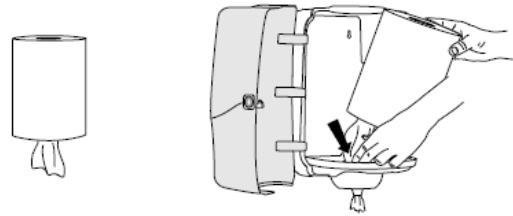

Tork Performance Centerfeed Hand Towel Dispenser:

M2 Centerfeed System:

659020 Aqua/White;659028 Red/Smoke

Dispenser Dimensions HxWxD Inches (cm):

14.375 x 10.125 x 9.75 (36.51 x 25.72 x 24.77 cm)

Centerfeed Towel Product Options:

132451A-Tork Industrial Paper Wiper, Centerfeed, 4-Ply

130251A-Tork Paper Wiper, Centerfeed, 2 ply

Installation Instructions

1.

2.

3.

4.

Loading Instructions

1.

2.

3.

4.

5.