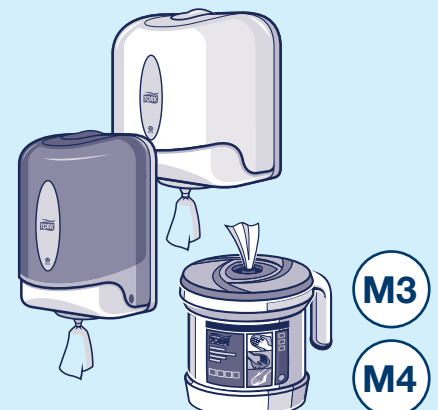

Do you need to save on everyday wiping tasks?

Reduce wiping paper usage by up to

37%*

Key benefits

-  Single sheet dispensing reduces waste and consumption
-  Improve hygiene by only touching the paper you take
-  Reduce cross contamination risks with a fully enclosed roll
-  A durable dispenser, suitable for any environment

Tork Reflex™

Nothing should hold your team back when they're in full flow. With Tork Reflex you can clear spills and mess quickly and cost effectively, without waste or fuss.

Dispensers

Tork Reflex is the perfect solution to help you control the cost of everyday wiping tasks. It offers single sheet dispensing, which helps reduce your paper consumption by up to 37%*. The perfect choice for most wiping tasks.

Single sheet dispensing reduces waste and improves hygiene

Enclosed roll protects paper from moisture, splashes and dust

Only touch the towel you need

Dishwasher safe

Portable and easy to use

Tork Reflex Portable Centrefeed with free roll